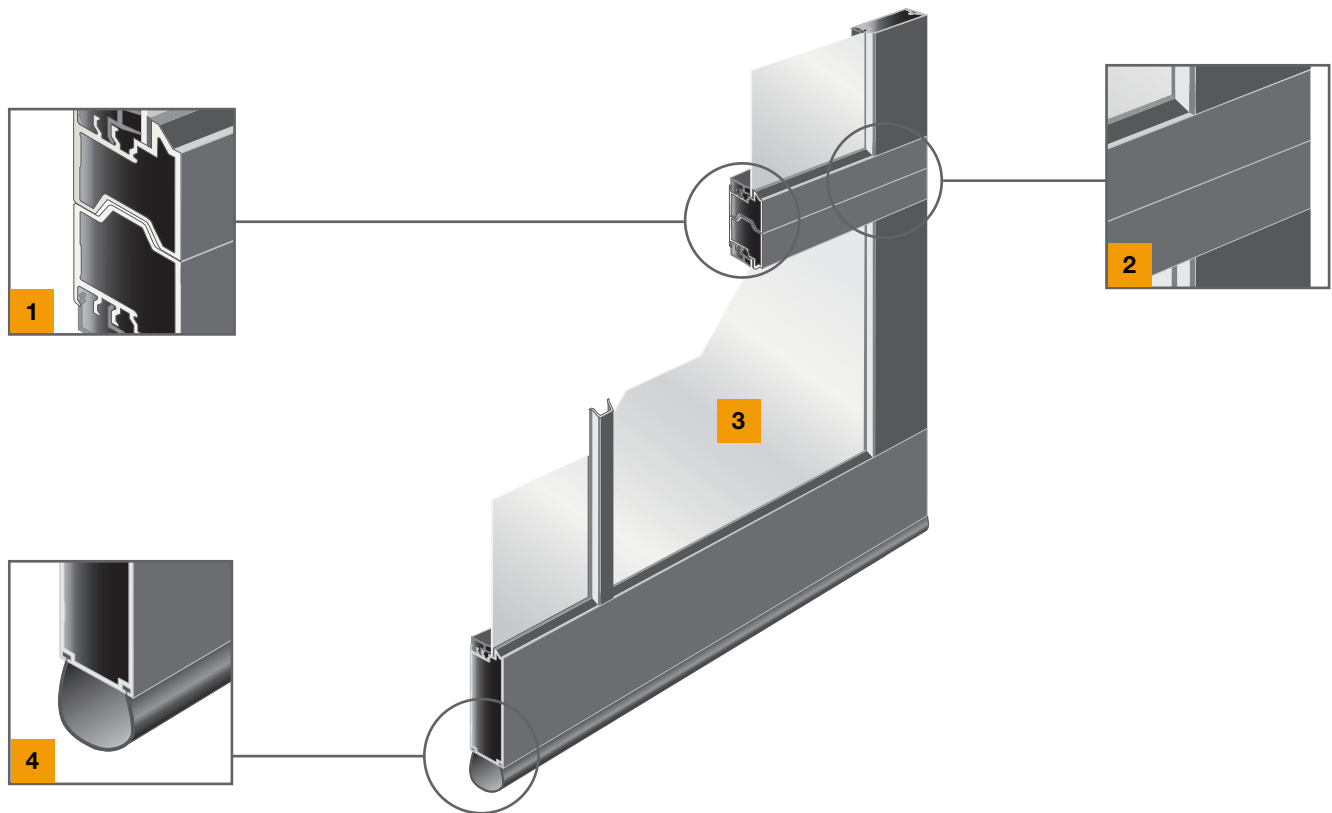

Luma Classic 7400

Panel Features

The Industry Leader in Innovative Door Safety, Luxury, and Selection

Tongue & Groove Section Joints **1**

Precisely designed section joints with compressible gasket reduce air infiltration and create weather tight seal.