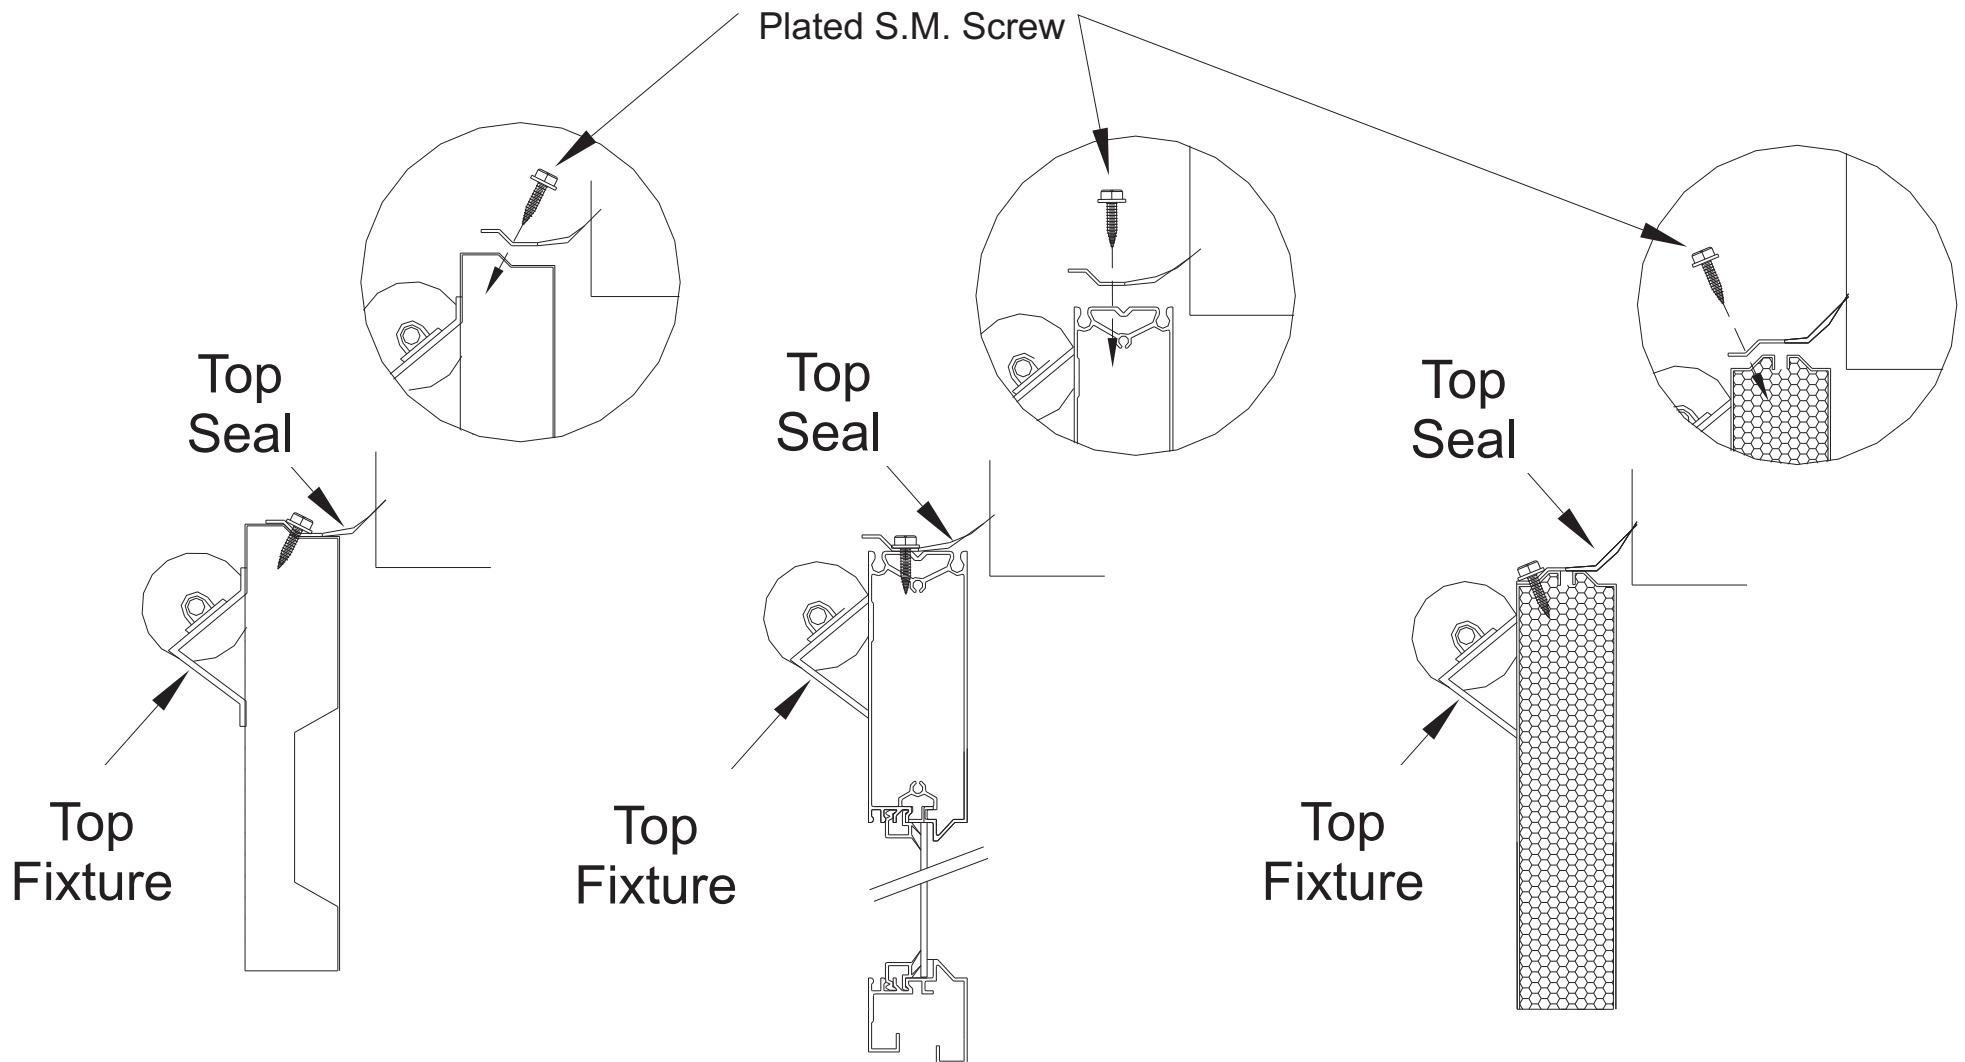

TOP SEAL INSTALLATION INSTRUCTIONS

- SINCE 1946 -
NORTHWEST DOOR®

Affix Top Seal with S.M. Screws 12" on center

H.H. 1/4" X 1" Zinc
Plated S.M. Screw

Top Seal

Top Seal

Top Seal

Top Fixture

Top Fixture

Top Fixture

900 Series

800 Series

308 Series