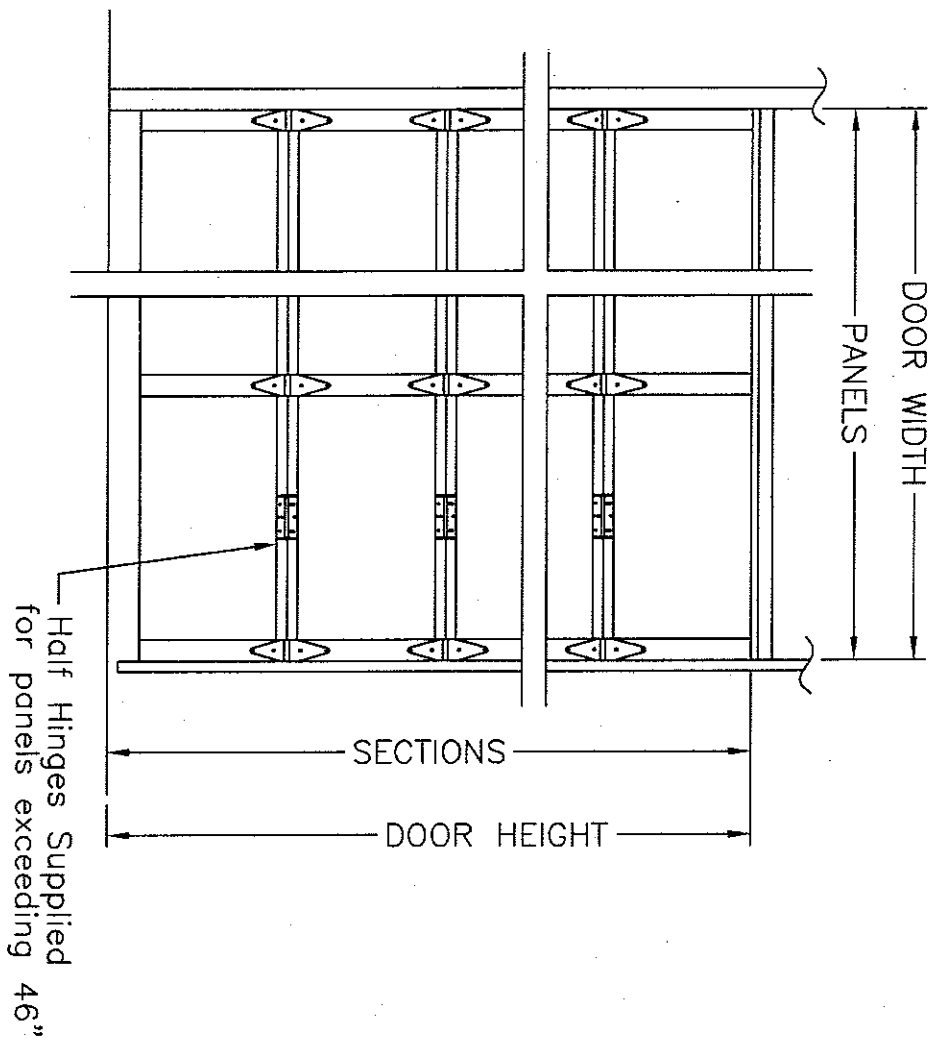

All Aluminum Door Full Hinges
And Half Hinge Will Be Attached
With 1" TEK Screws Supplied By Mfg.

INTERIOR ELEVATION OF DOOR